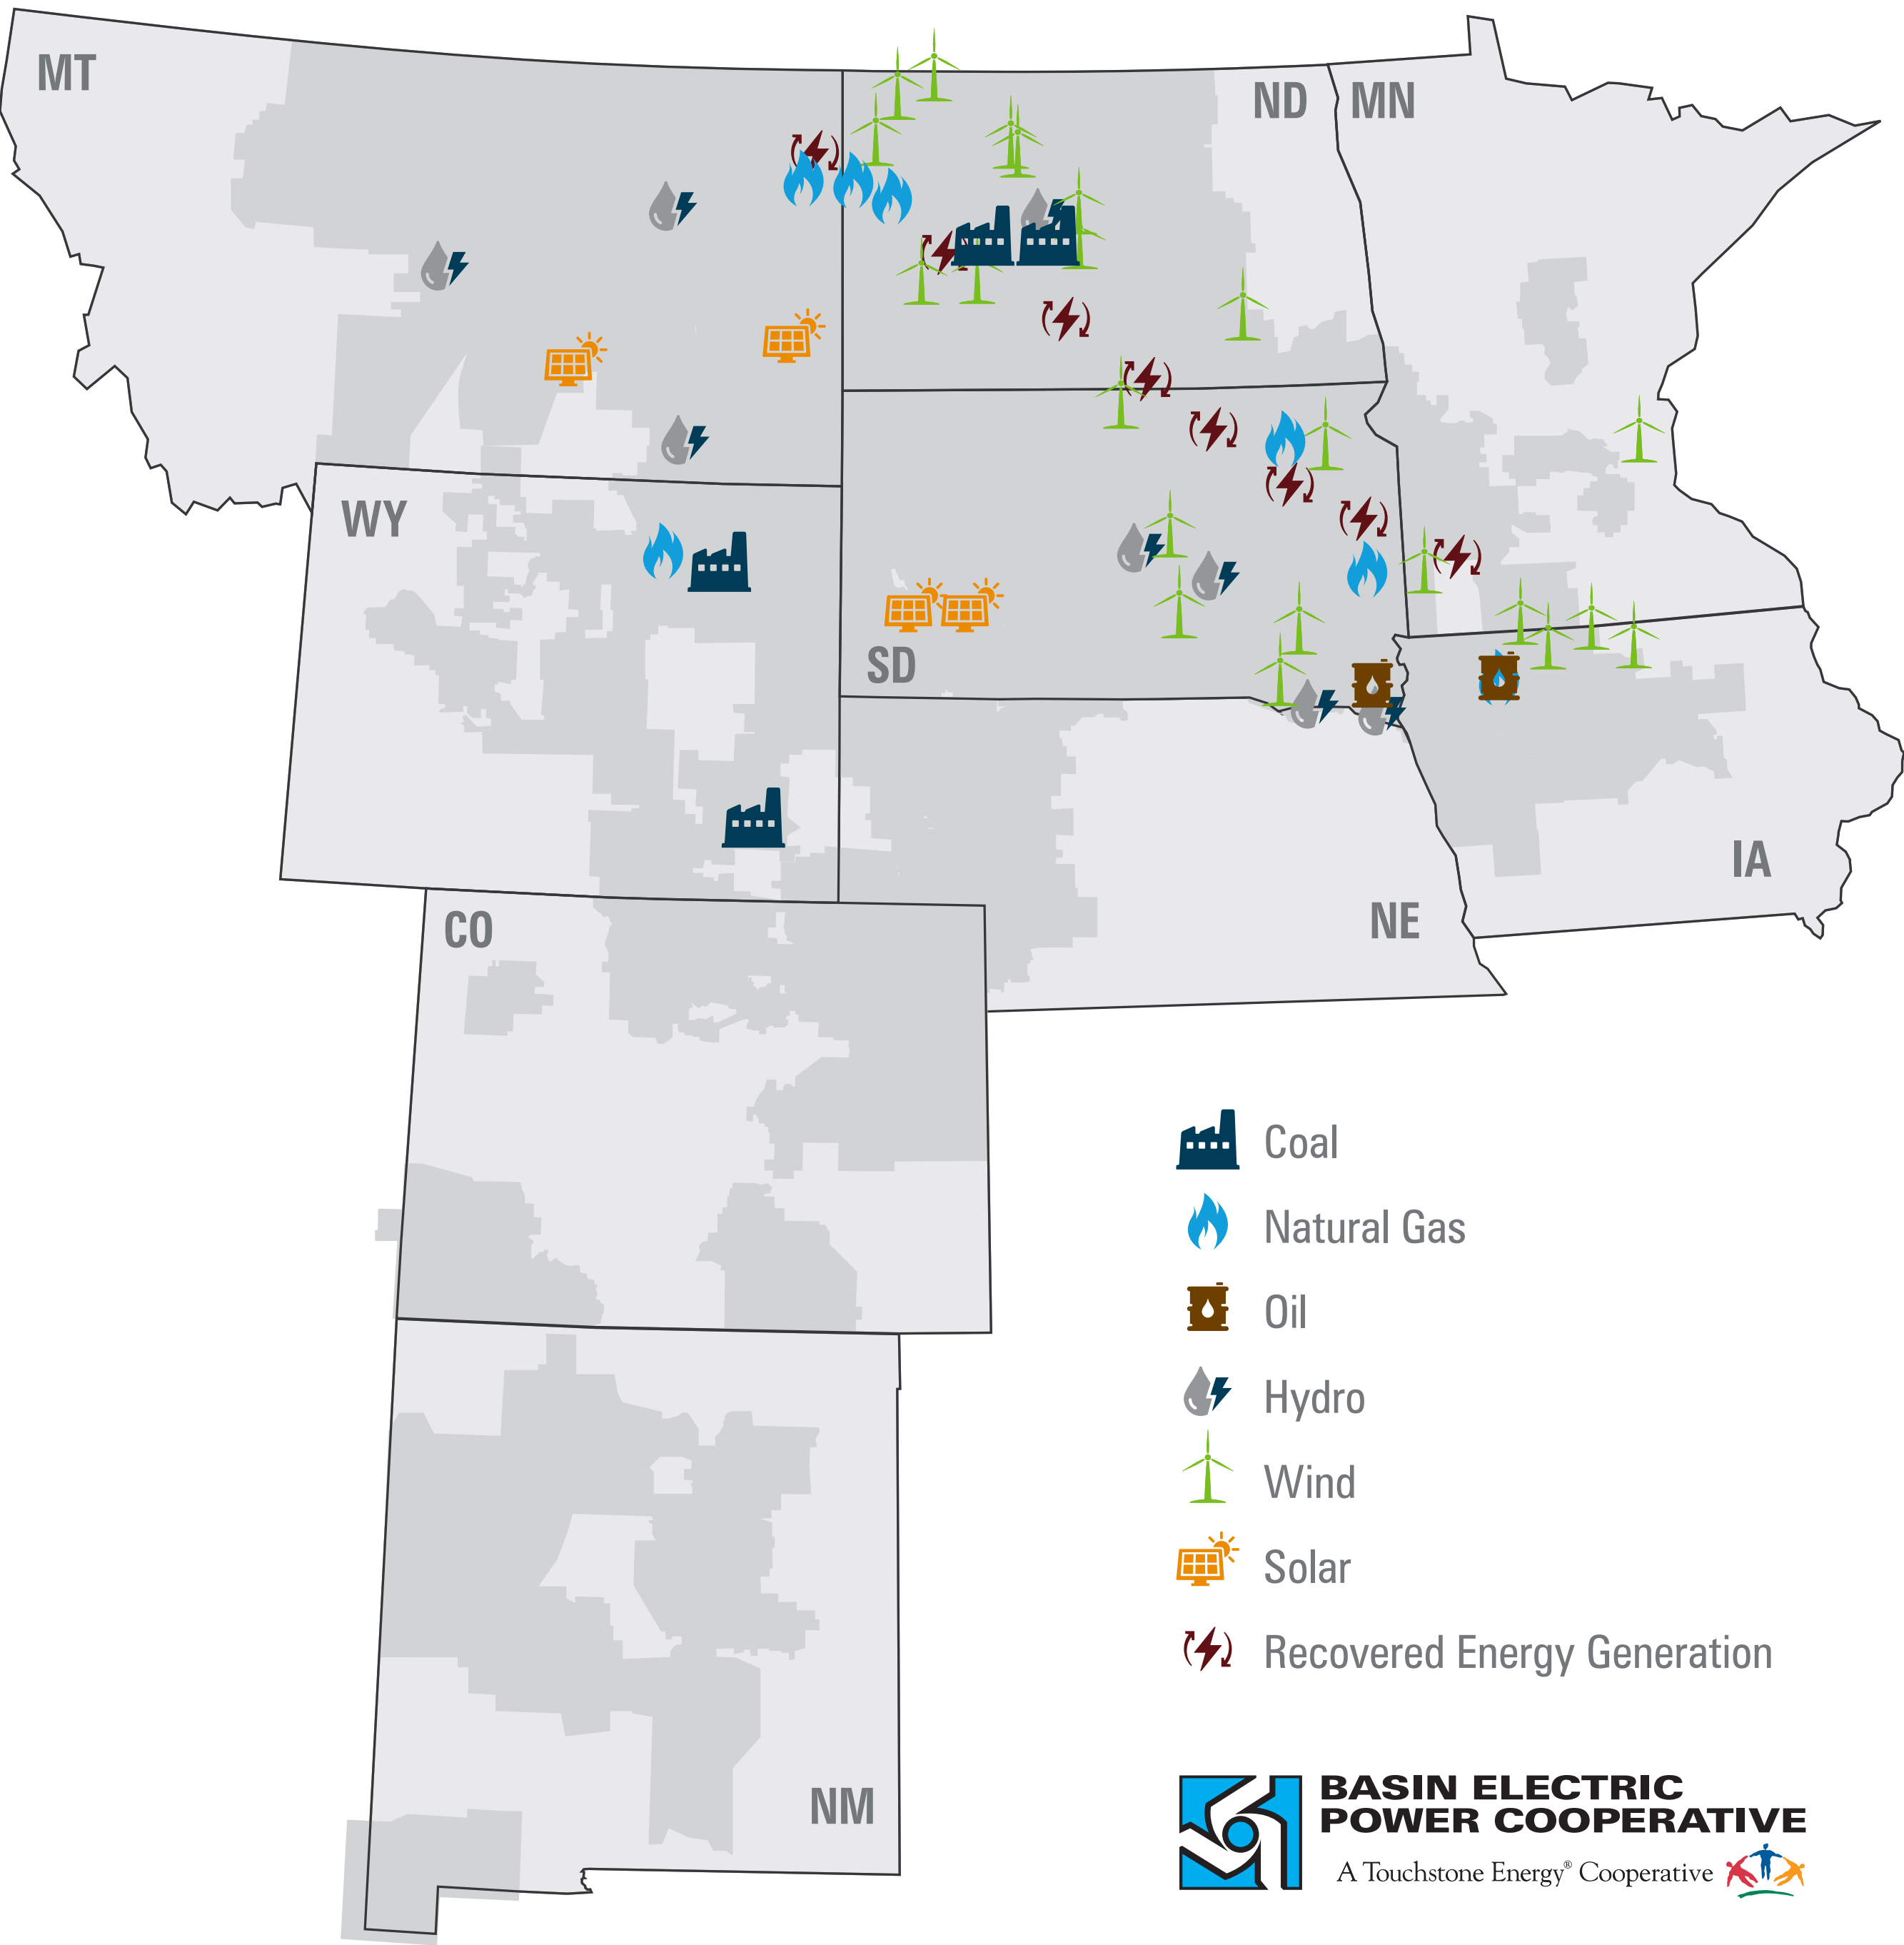

GENERATION FACILITIES

Basin Electric's resource portfolio is fueled by a diverse energy supply. We know that our all-of-the-above energy strategy will continue to provide responsible, affordable, and reliable energy.

-  Coal
-  Natural Gas
-  Oil
-  Hydro
-  Wind
-  Solar
-  Recovered Energy Generation